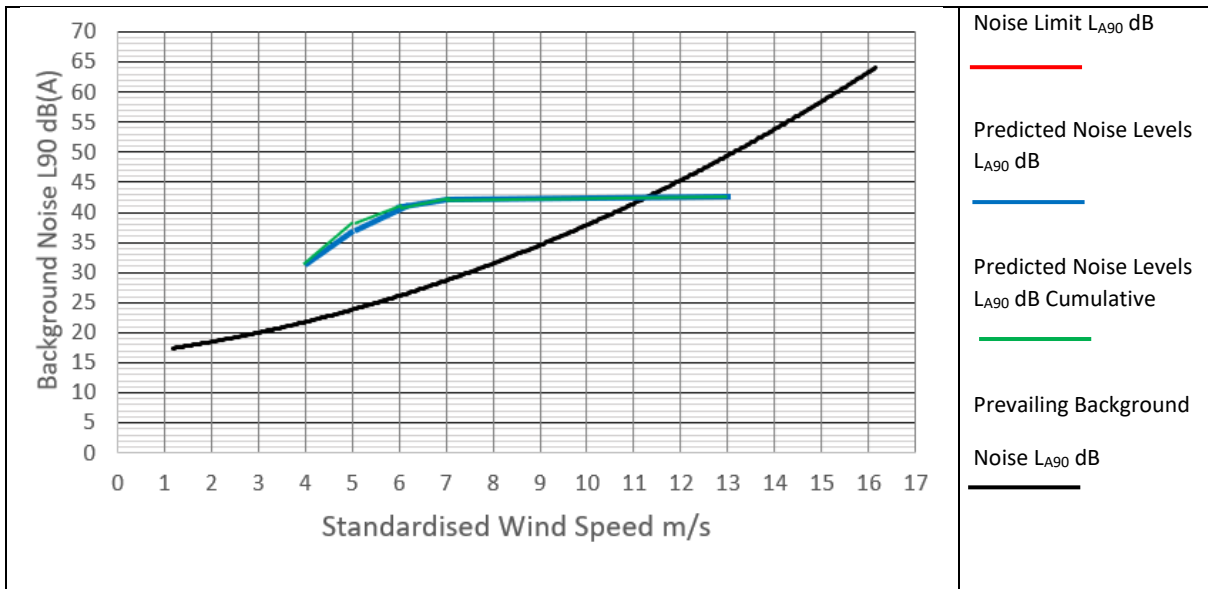

## Noise Limit Curves

**Location NM1 Daytime Noise Limit Curve**

**Location NM1 Night Noise Limit Curve**

**Location NM2 Daytime Noise Limit Curve**

**Location NM2 Night Noise Limit Curve**

**Location NM3 Daytime Noise Limit Curve**

**Location NM3 Night Noise Limit Curve**

**Location NM4 Daytime Noise Limit Curve**

**Location NM4 Night Noise Limit Curve**