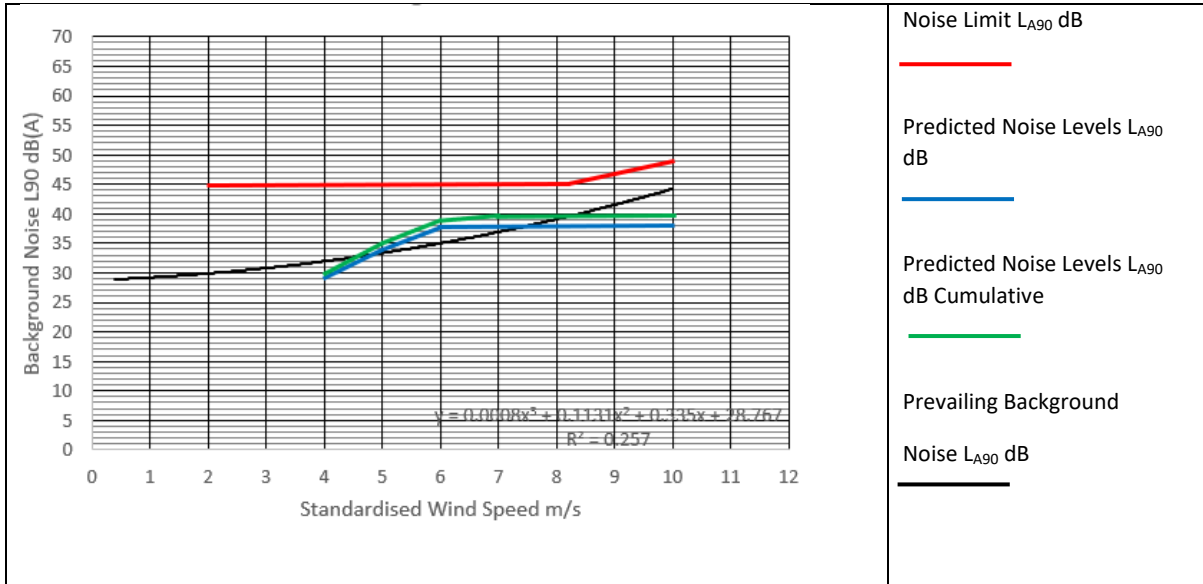

## Noise Limit Curves

**Location NM1 Daytime Noise Limit Curve**

**Location NM1 Night Noise Limit Curve**

**Location NM2 Daytime Noise Limit Curve**

**Location NM2 Night Noise Limit Curve**

**Location NM3 Daytime Noise Limit Curve**

**Location NM3 Night Noise Limit Curve**

**Location NM4 Daytime Noise Limit Curve**

**Location NM4 Night Noise Limit Curve**