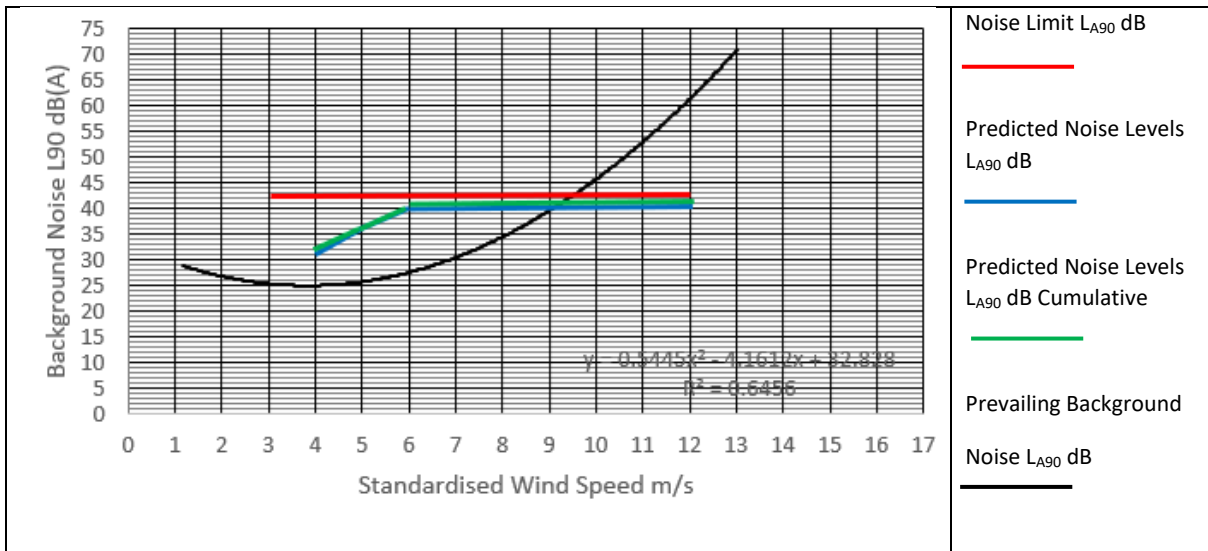

## Noise Limit Curves

**Location NM1 Daytime Noise Limit Curve**

**Location NM1 Night Noise Limit Curve**

**Location NM2 Daytime Noise Limit Curve**

**Location NM2 Night Noise Limit Curve**

**Location NM3 Daytime Noise Limit Curve**

**Location NM3 Night Noise Limit Curve**

**Location NM4 Daytime Noise Limit Curve**

**Location NM4 Night Noise Limit Curve**