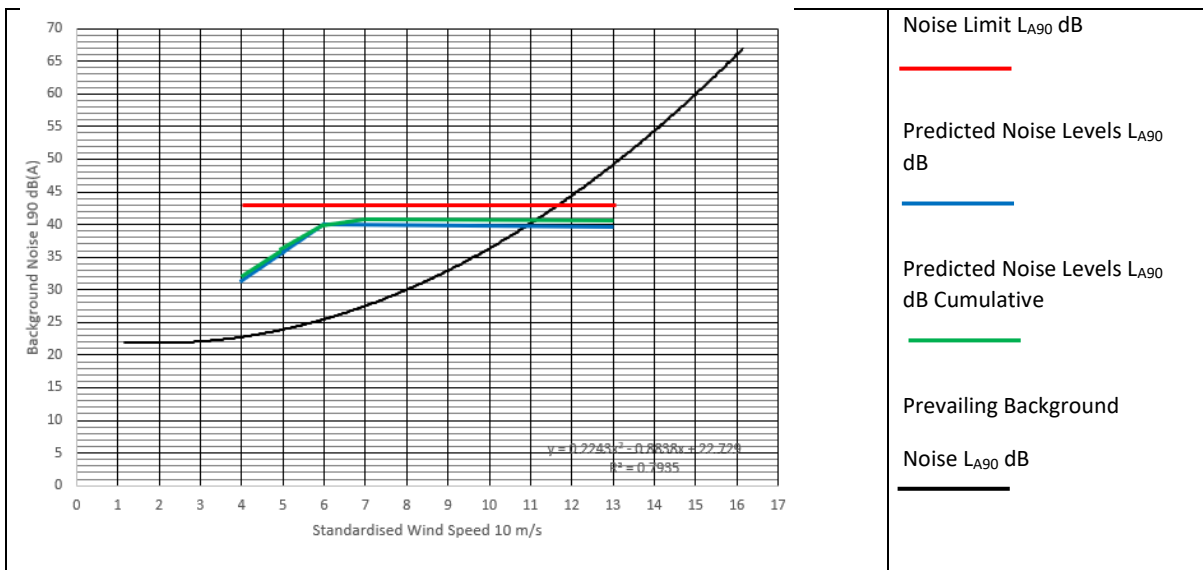

Location NM6 Daytime Noise Limit Curve

Location NM5 Night Noise Limit Curve