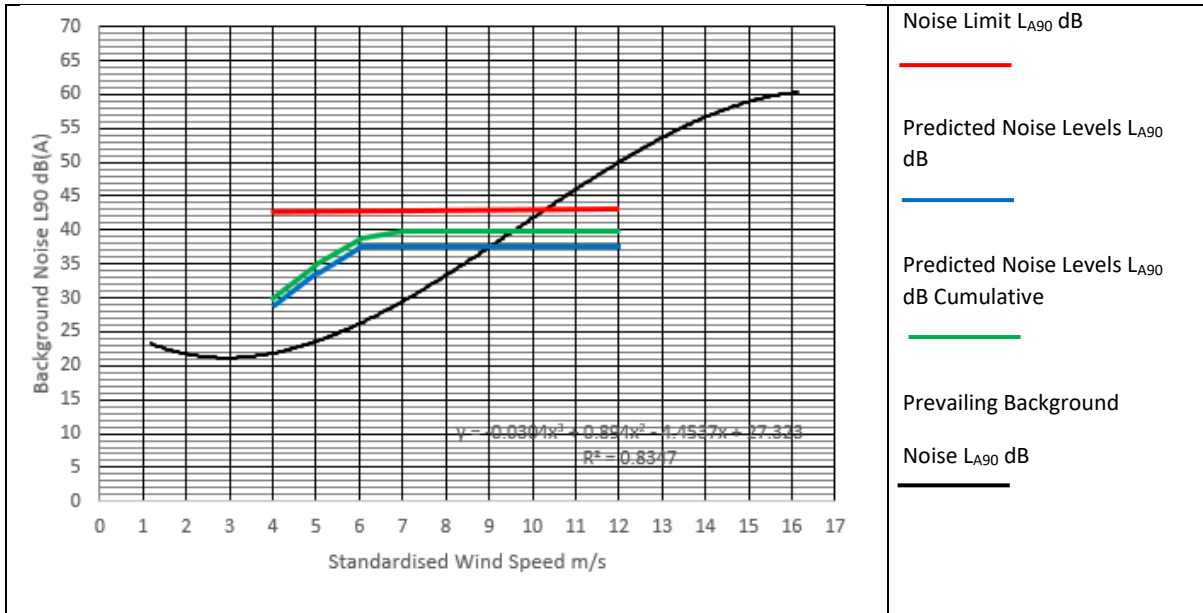

## Noise Limit Curves

**Location NM1 Daytime Noise Limit Curve**

**Location NM1 Night Noise Limit Curve**

**Location NM2 Daytime Noise Limit Curve**

**Location NM2 Night Noise Limit Curve**

**Location NM3 Daytime Noise Limit Curve**

**Location NM3 Night Noise Limit Curve**

**Location NM4 Daytime Noise Limit Curve**

**Location NM4 Night Noise Limit Curve**