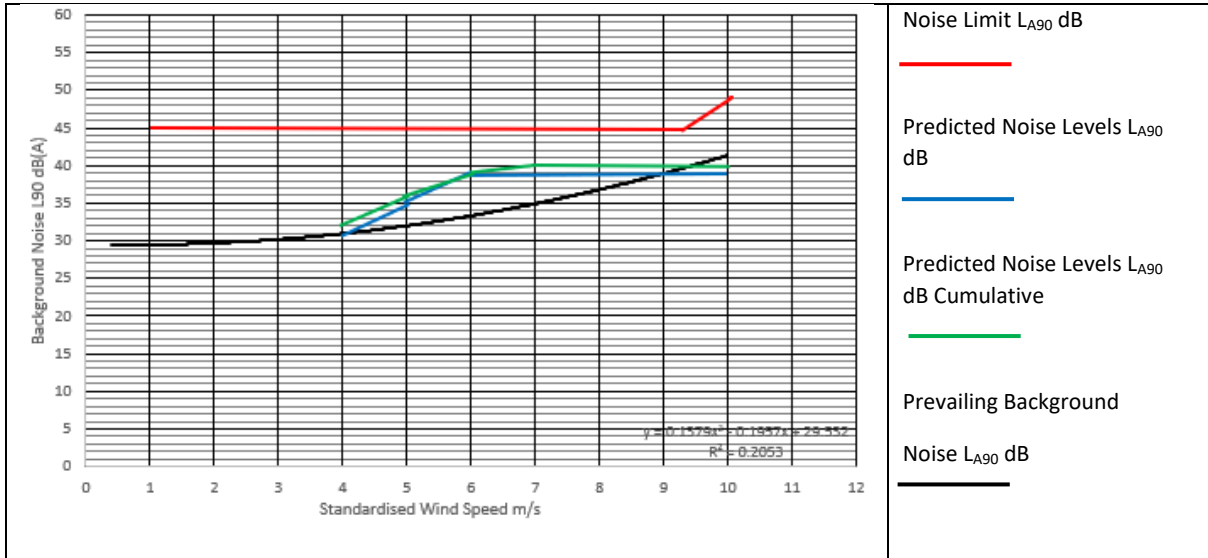

## Noise Limit Curves

**Location NM1 Daytime Noise Limit Curve**

**Location NM1 Night Noise Limit Curve**

**Location NM2 Daytime Noise Limit Curve**

**Location NM2 Night Noise Limit Curve**

**Location NM3 Daytime Noise Limit Curve**

**Location NM3 Night Noise Limit Curve**

**Location NM4 Daytime Noise Limit Curve**

**Location NM4 Night Noise Limit Curve**