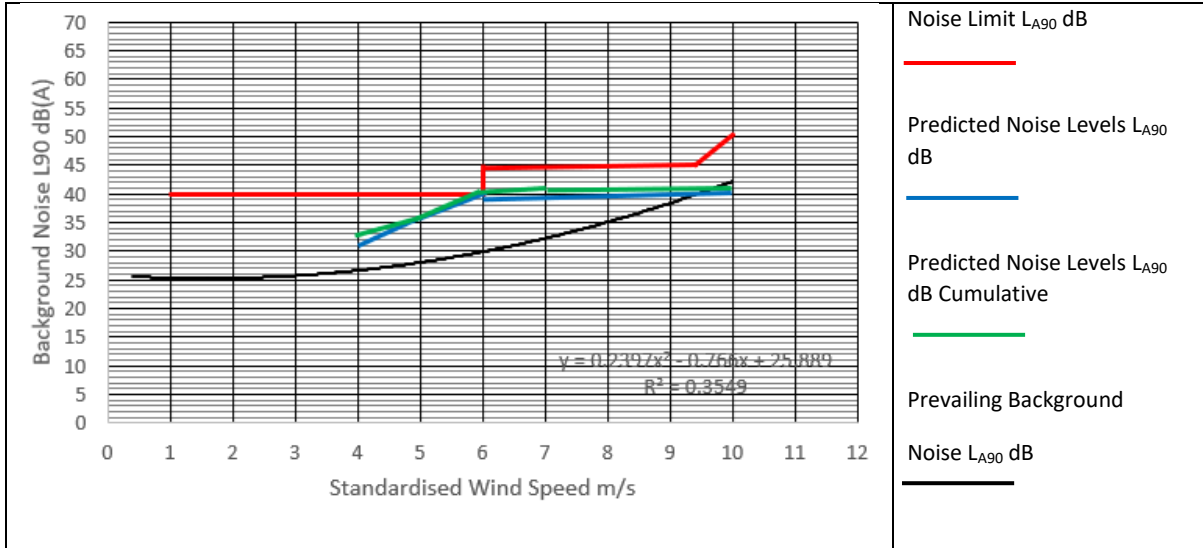

## Noise Limit Curves

**Location NM1 Daytime Noise Limit Curve**

**Location NM1 Night Noise Limit Curve**

**Location NM2 Daytime Noise Limit Curve**

**Location NM2 Night Noise Limit Curve**

**Location NM3 Daytime Noise Limit Curve**

**Location NM3 Night Noise Limit Curve**

**Location NM4 Daytime Noise Limit Curve**

**Location NM4 Night Noise Limit Curve**

### Location NM5 Daytime Noise Limit Curve