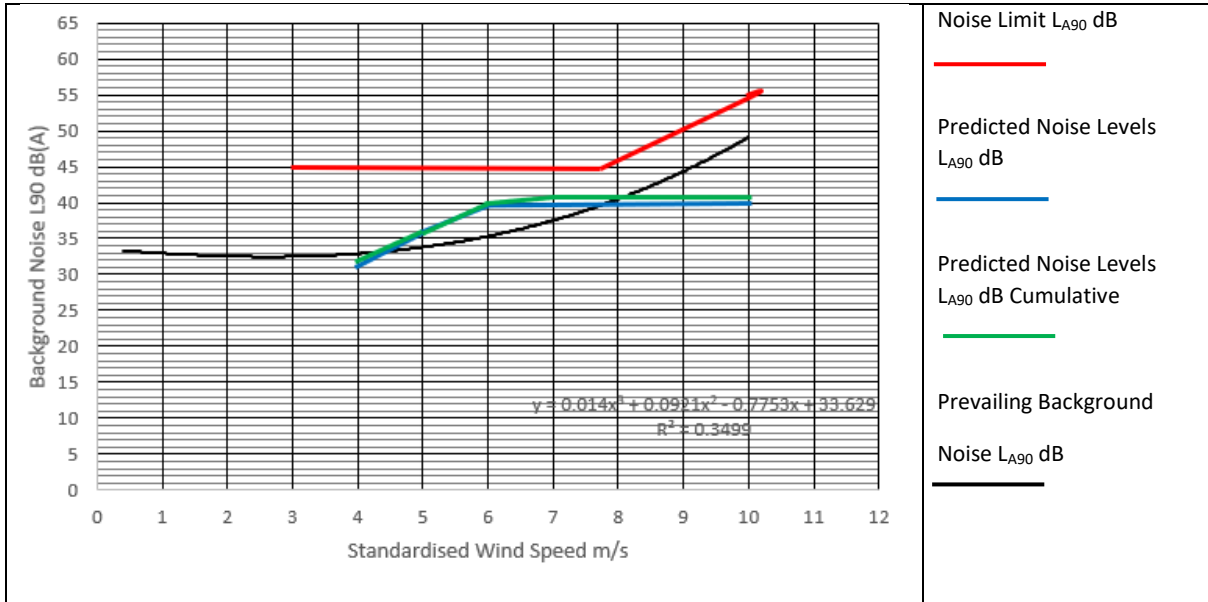

## Noise Limit Curves

**Location NM1 Daytime Noise Limit Curve**

**Location NM1 Night Noise Limit Curve**

**Location NM2 Daytime Noise Limit Curve**

**Location NM2 Night Noise Limit Curve**

**Location NM3 Daytime Noise Limit Curve**

**Location NM3 Night Noise Limit Curve**

**Location NM4 Daytime Noise Limit Curve**

**Location NM4 Night Noise Limit Curve**