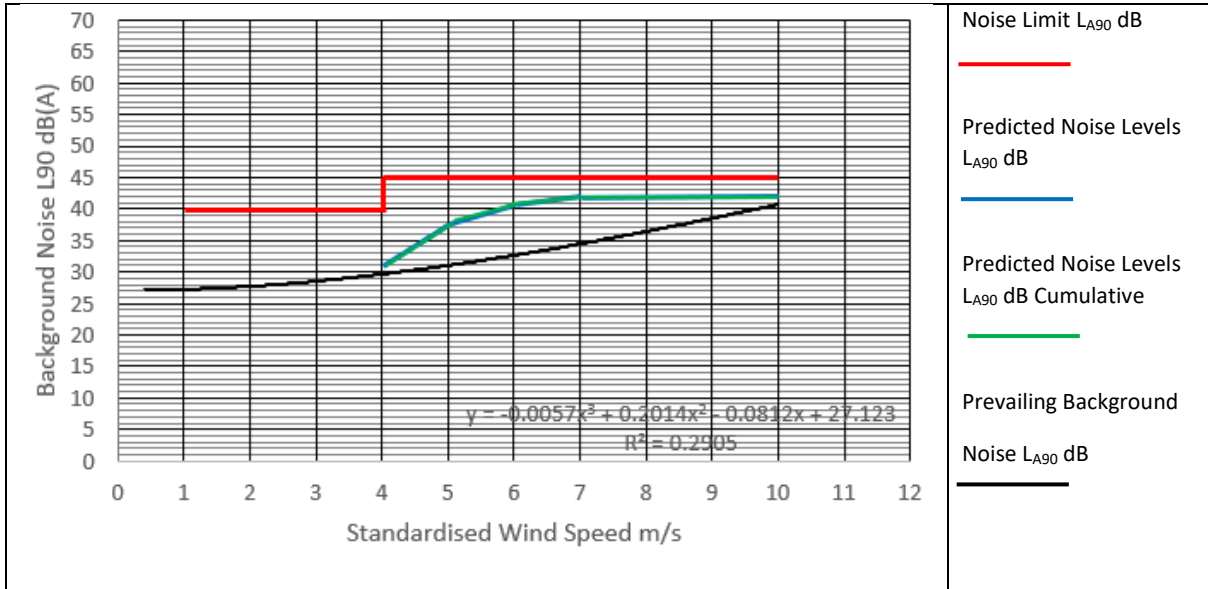

## Noise Limit Curves

**Location NM1 Daytime Noise Limit Curve**

**Location NM1 Night Noise Limit Curve**

**Location NM2 Daytime Noise Limit Curve**

**Location NM2 Night Noise Limit Curve**

**Location NM3 Daytime Noise Limit Curve**

**Location NM3 Night Noise Limit Curve**

**Location NM4 Daytime Noise Limit Curve**

**Location NM4 Night Noise Limit Curve**