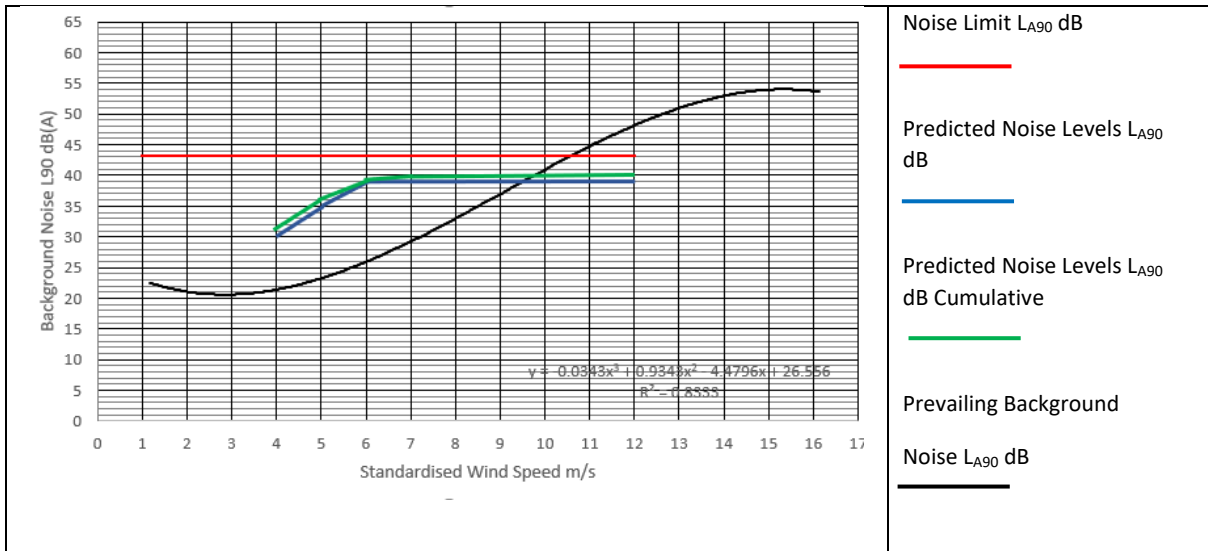

## Noise Limit Curves

**Location NM1 Daytime Noise Limit Curve**

**Location NM1 Night Noise Limit Curve**

**Location NM2 Daytime Noise Limit Curve**

**Location NM2 Night Noise Limit Curve**

**Location NM3 Daytime Noise Limit Curve**

**Location NM3 Night Noise Limit Curve**

**Location NM4 Daytime Noise Limit Curve**

**Location NM4 Night Noise Limit Curve**